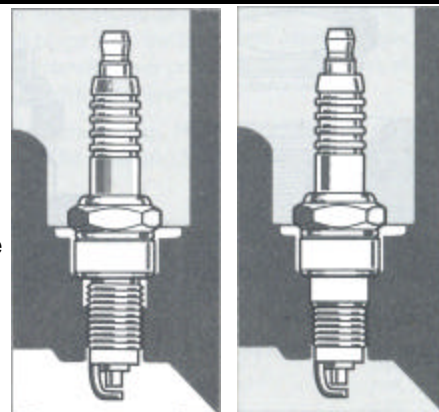

Half-Thread vs. Full-Thread Spark Plugs

Some General Motors and Ford engines are equipped with original equipment spark plugs where the shell is partially threaded (examples: AC R43NTS8 or Motorcraft AWSF42C) to facilitate installation during engine assembly. The installation of full-threaded plugs, in place of a partial-threaded plug duplicates the original equipment plug reach (see illustration) and does not alter engine performance. Service Bulletins from Vehicle Manufacturers have approved of the use of full-threaded spark plugs in place of partial. Do not install partial-threaded plugs where the original equipment plug is full-threaded as severe engine damage is likely as a result of inadequate heat transfer.