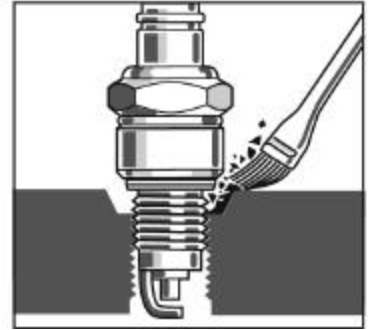

Installation Information

Spark Plug Installation Procedure

- Allow the engine to cool.
- Disconnect cables. Pull on plug connector only. Mark spark plug cables to ensure replacement in proper sequence.
- Loosen plugs one or two turns and clean surrounding area so that no dirt particles get into the threads of the combustion chamber.
- Remove worn spark plugs. If the spark plug is extremely tight, loosen only a little to allow oil or kerosene to drip onto exposed thread, screw the plug in again and attempt to remove it after a few minutes.
- **Important: Do NOT gap Platinum +4 spark plugs.** No adjustment is necessary.
- Thread in Bosch spark plug until hand tight. Using a torque wrench and suitable spark plug socket, tighten the spark plug according to the chart below. If torque wrench is not available, then tighten ¼ of a turn (90°) for gasket type plug or 15° for tapered seat plugs.