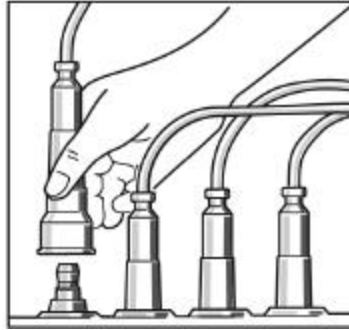

Installation Information

Spark Plug Installation Procedure

- Allow the engine to cool.
- Disconnect cables. Pull on plug connector only. Mark spark plug cables to ensure replacement in proper sequence.
- Loosen plugs one or two turns and clean surrounding area so that no dirt particles get into the threads of the combustion chamber.
- Remove worn spark plugs. If the spark plug is extremely tight, loosen only a little to allow oil or kerosene to drip onto exposed thread, screw the plug in again and attempt to remove it after a few minutes.
- **Important: Do NOT gap Platinum +4 spark plugs.** No adjustment is necessary.
- Thread in Bosch spark plug until hand tight. Using a torque wrench and suitable spark plug socket, tighten the spark plug according to the chart below. If torque wrench is not available, then tighten ¼ of a turn (90°) for gasket type plug or 15° for tapered seat plugs.